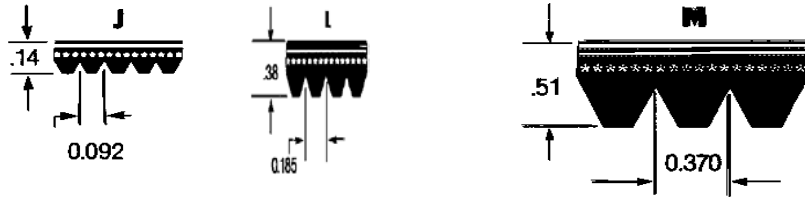

J~L~M SECTION POLYVEE V-BELTS

NOTE: BELT PART NUMBER DESIGNATES THE PITCH LENGTH. USE THE FOLLOWING EXAMPLE TO DETERMINE THE CORRECT BELT:

340J6

34	0	J	6
EFFECTIVE LENGTH IN INCHES	EFFECTIVE LENGTH IN TENTHS OF AN INCH.	CROSS SECTION	NUMBER OF RIBS