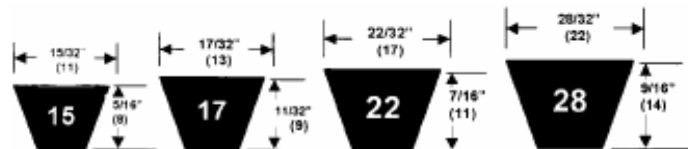

#### Numbering System

TOP WIDTH  
(in 32nds of an inch)

EFFECTIVE LENGTH

**15-385**

First two numbers are inches  
Last digit is in tenths of an inch

The example on the left  
Indicates the belt with the  
number 15-385 has 15/32"  
top width and an effective  
length of 38.5 inches.