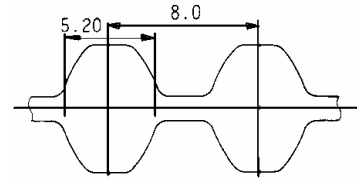

STS/STD ~ DUAL SIDED SUPER TORQUE METRIC TIMING BELTS (DS8M)

Material: Neoprene

Type DS8 M ~ Pitch 8 mm		LIST PRICE			
BELT NUMBER	NO. OF TEETH	20 mm Code 200	30 mm Code 300	50 mm Code 500	85 mm Code 850
DS8M 480	60	99.60	149.60	248.60	423.20
DS8M 496	62	103.20	155.00	257.20	435.10
DS8M 512	64	106.80	160.20	265.50	447.00
DS8M 520	65	107.90	162.20	268.30	451.70
DS8M 560	70	113.40	169.00	281.60	475.00
DS8M 584	73	115.50	172.30	286.00	486.50
DS8M 600	75	117.00	174.50	289.30	495.00
DS8M 632	79	121.60	181.50	302.50	519.00
DS8M 640	80	123.00	183.30	305.30	526.50
DS8M 656	82	127.50	191.00	315.00	542.00
DS8M 672	84	128.80	192.50	319.00	546.50
DS8M 680	85	129.50	193.50	321.30	549.00
DS8M 712	89	132.50	196.30	329.30	556.00
DS8M 720	90	133.20	197.20	331.00	558.00
DS8M 728	91	134.60	199.00	334.00	571.50
DS8M 760	95	139.50	205.50	345.00	586.00
DS8M 800	100	142.00	213.50	355.00	610.00
DS8M 824	103	145.00	217.00	360.00	617.00
DS8M 840	105	146.00	219.00	364.00	621.00
DS8M 848	106	147.50	220.50	365.50	631.00
DS8M 880	110	150.50	225.00	372.50	633.00
DS8M 888	111	152.50	227.00	376.00	639.00
DS8M 896	112	154.00	229.00	380.00	644.50
DS8M 920	115	158.50	235.00	391.00	661.00
DS8M 944	118	160.50	238.00	396.00	674.00
DS8M 960	120	161.40	240.00	400.00	685.00
DS8M 976	122	164.50	244.50	408.00	693.00
DS8M 984	123	165.00	245.00	409.00	694.00
DS8M 1000	125	167.50	249.00	416.00	704.50
DS8M 1032	129	172.00	255.50	425.00	720.00
DS8M 1040	130	173.00	257.50	427.50	724.00
DS8M 1056	132	175.50	261.00	435.50	740.00
DS8M 1080	135	177.00	265.00	441.00	746.00
DS8M 1096	137	180.00	268.00	446.00	751.00
DS8M 1120	140	182.00	272.00	451.00	776.00
DS8M 1128	141	183.00	273.00	453.00	778.00
DS8M 1136	142	183.50	273.50	454.50	780.00
DS8M 1152	144	185.50	277.00	463.00	788.00
DS8M 1160	145	186.50	278.50	467.00	791.50
DS8M 1184	148	190.00	283.00	472.00	803.00
DS8M 1192	149	192.00	284.50	473.00	807.00
DS8M 1200	150	193.00	286.50	475.00	811.00
DS8M 1216	152	194.50	290.00	479.00	815.00
DS8M 1224	153	195.50	292.00	487.00	823.00
DS8M 1240	155	199.00	296.00	495.00	836.50