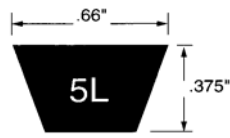

DRY FABRIC WRAPPED *KEVLAR FRACTIONAL HORSEPOWER V-BELTS

(5L)

Dry fabric wrapped *Kevlar FHP V-Belts are designed for use on most outdoor power equipment and agricultural equipment including lawnmowers-garden tractors-snowblowers and tillers. They are ideally suited for backside idler and clutching drive applications. An extra dry fabric wrapped cover allows the belt to dissipate heat and last longer than standard FHP belts.

FHP V-belts are measured on the outside circumference

(Example 5L400 = 40" OD)

V-BELT NO.	LIST PRICE	V-BELT NO.	LIST PRICE	V-BELT NO.	LIST PRICE	V-BELT NO.	LIST PRICE
5L240DWK	11.40	5L520DWK	16.00	5L800DWK	23.80	5L1080DWK	38.10
5L250DWK	11.40	5L530DWK	16.20	5L810DWK	24.00	5L1090DWK	38.60
5L260DWK	11.40	5L540DWK	16.40	5L820DWK	24.40	5L1100DWK	39.20
5L270DWK	11.40	5L550DWK	16.70	5L830DWK	24.80	5L1110DWK	39.70
5L280DWK	11.40	5L560DWK	17.00	5L840DWK	25.20	5L1120DWK	40.20
5L290DWK	11.40	5L570DWK	17.20	5L850DWK	25.60	5L1130DWK	40.80
5L300DWK	11.50	5L580DWK	17.40	5L860DWK	26.10	5L1140DWK	41.30
5L310DWK	11.50	5L590DWK	18.10	5L870DWK	26.50	5L1150DWK	41.90
5L320DWK	11.60	5L600DWK	18.20	5L880DWK	27.20	5L1160DWK	42.40
5L330DWK	11.70	5L610DWK	18.50	5L890DWK	27.60	5L1170DWK	43.00
5L340DWK	11.90	5L620DWK	18.70	5L900DWK	28.00	5L1180DWK	43.50
5L350DWK	11.90	5L630DWK	18.90	5L910DWK	28.40	5L1190DWK	44.00
5L360DWK	12.00	5L640DWK	19.20	5L920DWK	28.90	5L1200DWK	44.60
5L370DWK	12.10	5L650DWK	19.50	5L930DWK	29.60	5L1210DWK	45.10
5L380DWK	12.20	5L660DWK	19.80	5L940DWK	30.10	5L1220DWK	45.70
5L390DWK	12.40	5L670DWK	20.00	5L950DWK	30.80	5L1230DWK	46.20
5L400DWK	12.50	5L680DWK	20.20	5L960DWK	31.30	5L1240DWK	46.80
5L410DWK	12.70	5L690DWK	20.60	5L970DWK	32.00	5L1250DWK	47.30
5L420DWK	12.90	5L700DWK	21.00	5L980DWK	32.60	5L1260DWK	47.90
5L430DWK	13.30	5L710DWK	21.20	5L990DWK	33.20	5L1270DWK	48.40
5L440DWK	13.60	5L720DWK	21.60	5L1000DWK	33.70	5L1280DWK	49.40
5L450DWK	13.90	5L730DWK	21.80	5L1010DWK	34.30	5L1290DWK	51.00
5L460DWK	14.20	5L740DWK	22.10	5L1020DWK	34.80	5L1300DWK	51.90
5L470DWK	14.50	5L750DWK	22.40	5L1030DWK	35.40	5L1320DWK	53.50
5L480DWK	14.90	5L760DWK	22.60	5L1040DWK	35.90	5L1330DWK	54.00
5L490DWK	15.20	5L770DWK	22.90	5L1050DWK	36.40	5L1340DWK	56.00
5L500DWK	15.50	5L780DWK	23.20	5L1060DWK	37.00	5L1350DWK	57.00
5L510DWK	15.70	5L790DWK	23.60	5L1070DWK	37.50	5L1360DWK	58.00
						5L1390DWK	59.50

5L Outside Length minus 3" equals inside length

* © Registered Trademark of Dupont